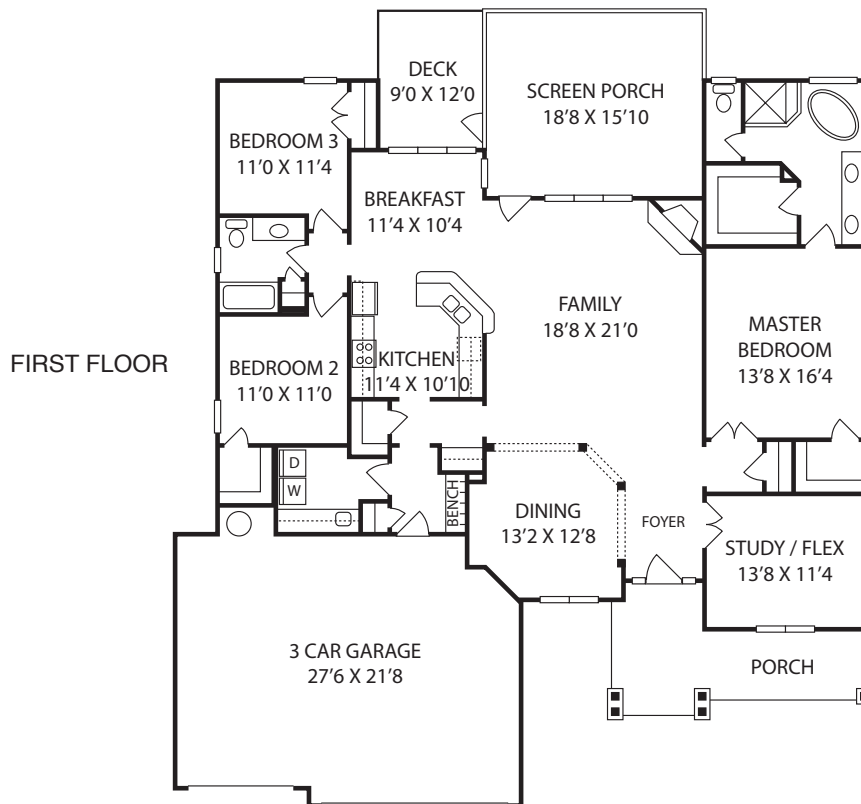

HAVEN

The Wexford ~2174 sq.ft.

919.526.0401 • www.theColeyGroup.com

GRETCHEN COLEY

PROPERTIES
AT ALLEN TATE

Illustration and floorplans are for discussion purposes only and are not part of a legal contract. Room dimensions and square footage are approximate. Prices subject to change without notice. © Raise the Roof Builders 12-14-20