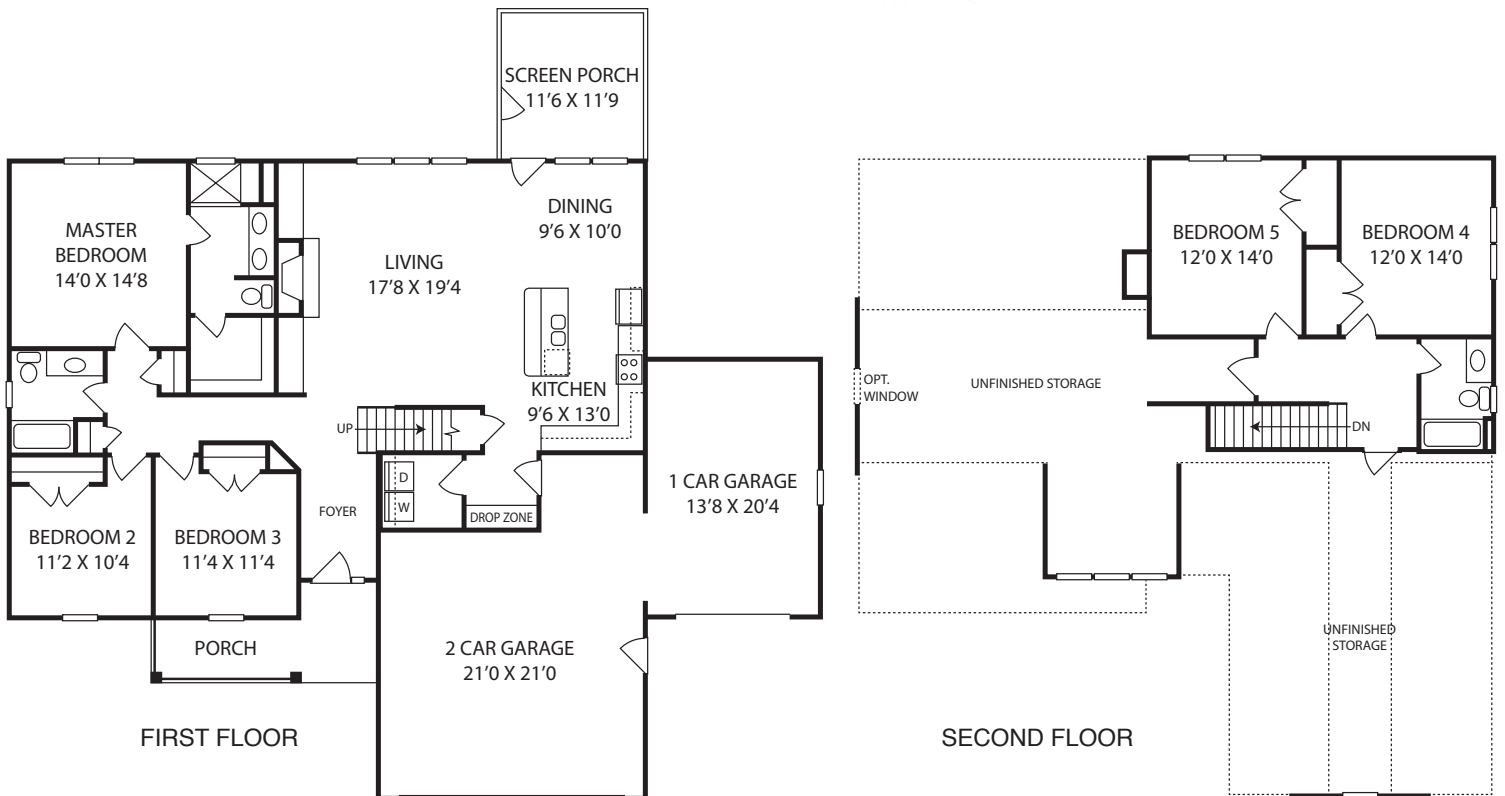

HAVEN

The Howard II ~2261 sq.ft.

919.526.0401 • www.theColeyGroup.com

GRETCHEN COLEY
PROPERTIES
AT ALLEN TATE

 Illustration and floorplans are for discussion purposes only and are not part of a legal contract. Room dimensions and square footage are approximate. Prices subject to change without notice. © Raise the Roof Builders 12-14-20