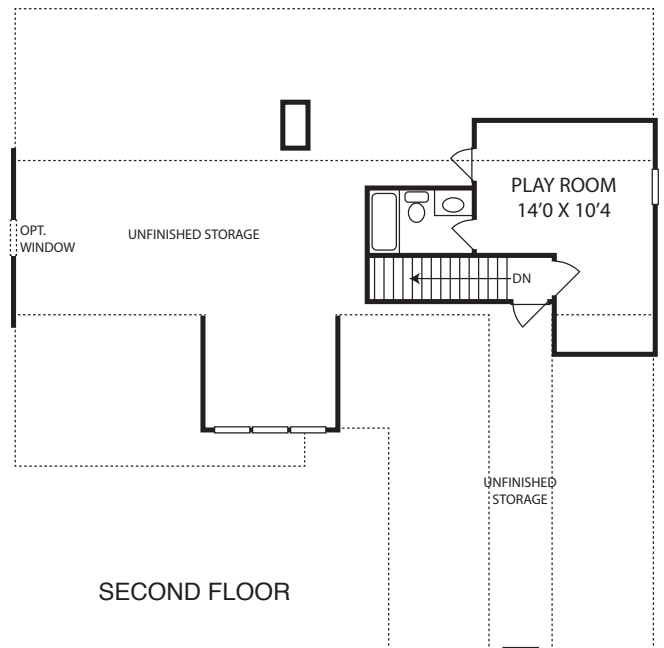

HAVEN

The Howard ~1991 sq.ft.

919.526.0401 • www.theColeyGroup.com

Illustration and floorplans are for discussion purposes only and are not part of a legal contract. Room dimensions and square footage are approximate. Prices subject to change without notice. © Raise the Roof Builders 12-14-20