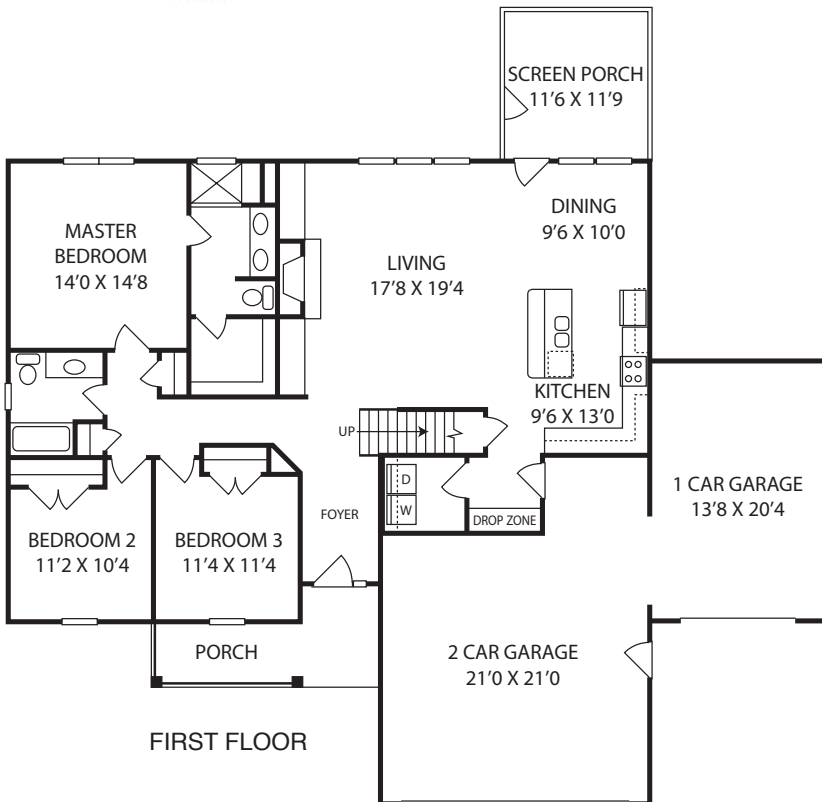

HAVEN

The Howard ~1991 sq.ft.

919.526.0401 • www.theColeyGroup.com

Illustration and floorplans are for discussion purposes only and are not part of a legal contract. Room dimensions and square footage are approximate. Prices subject to change without notice. © Raise the Roof Builders 12-14-20

GRETCHEN COLEY
PROPERTIES
AT ALLEN TATE