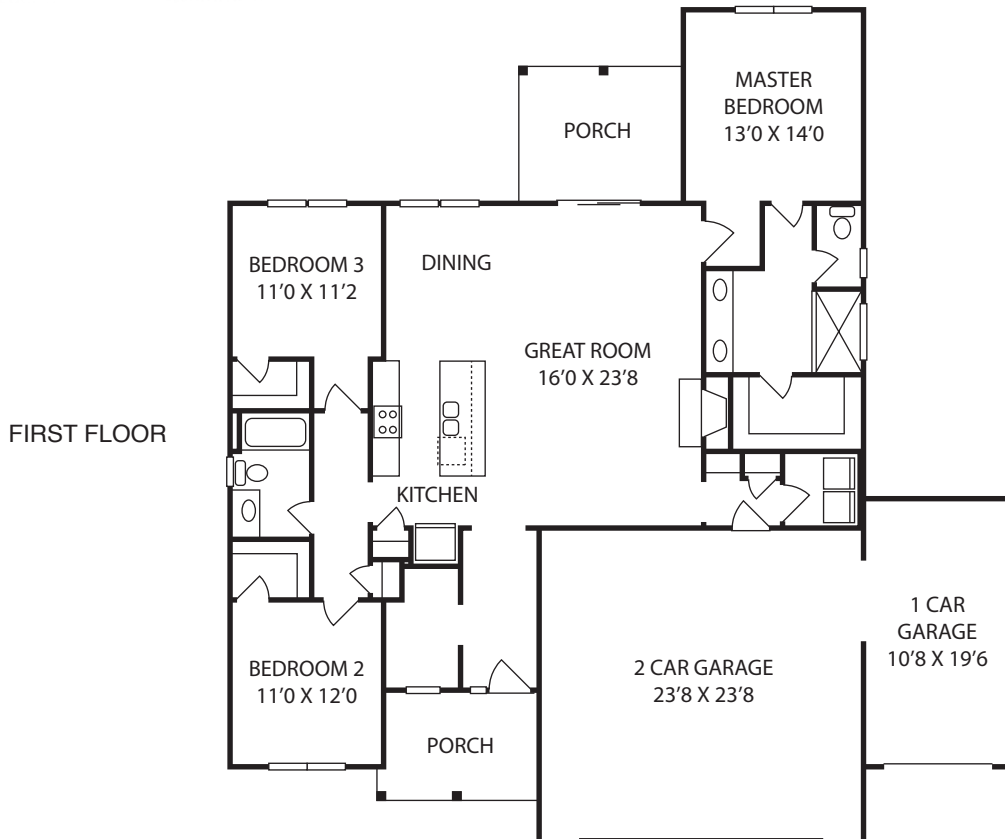

HAVEN

The Hatteras ~1686 sq.ft.

919.526.0401 • www.theColeyGroup.com

Illustration and floorplans are for discussion purposes only and are not part of a legal contract. Room dimensions and square footage are approximate. Prices subject to change without notice. © Raise the Roof Builders 12-14-20